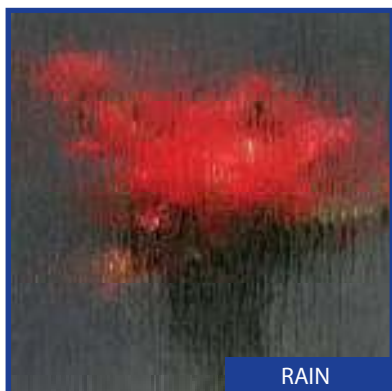

OBSCURE GLASS

DELTA FROST

P516 OBSCURE

NARROW REED

RAIN

42 CLEAR

GLUE CHIP

FLEMISH

PRIVACY,
BEAUTY,
AND A HOME FILLED
WITH NATURAL LIGHT!

Our obscure glass gives you the right degree of privacy, adds beauty and style, while allowing natural light into your home. Choose from obscure glass to protect your privacy, or tinted glass to provide additional shading from direct sunlight. Several beautiful styles to choose from!