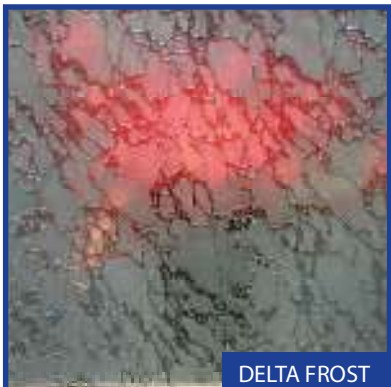

OBSCURE GLASS

DELTA FROST

P516 OBSCURE

NARROW REED

RAIN

42 CLEAR

GLUE CHIP

FLEMISH

PRIVACY,
BEAUTY,
AND A HOME FILLED
WITH NATURAL LIGHT!

Our obscure glass gives you the right degree of privacy, adds beauty and style, while allowing natural light into your home. Choose from obscure glass to protect your privacy, or tinted glass to provide additional shading from direct sunlight. Several beautiful styles to choose from!

TINTED GLASS

SOLARCOOL BRONZE

BRONZE

Also available in Gray, Graylite, Azurlite and Evergreen.

See your Coeur d'Alene Window Representative for further details.