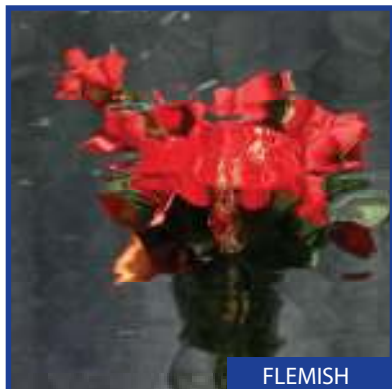

OBSCURE GLASS

DELTA FROST

P516 OBSCURE

NARROW REED

RAIN

42 CLEAR

GLUE CHIP

FLEMISH

PRIVACY,
BEAUTY,
AND A HOME FILLED
WITH NATURAL LIGHT!

Our obscure glass gives you the right degree of privacy, adds beauty and style, while allowing natural light into your home. Choose from obscure glass to protect your privacy, or tinted glass to provide additional shading from direct sunlight. Several beautiful styles to choose from!