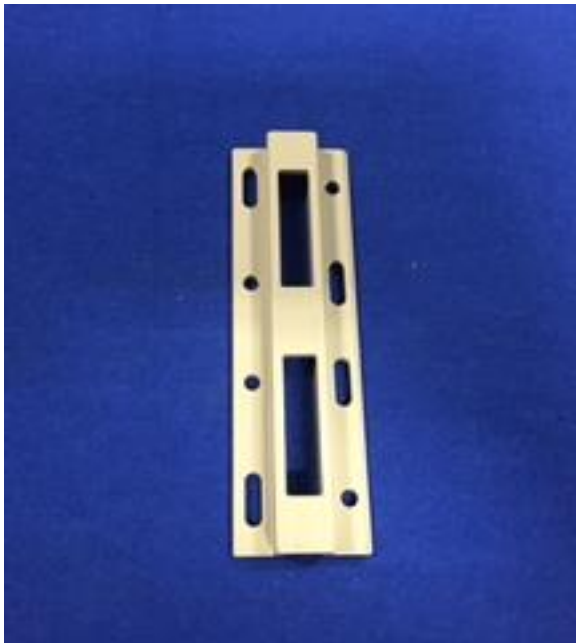

DR052512F17P – Patio Door Keeper, Adobe
DR05-2512-00 – Patio Door Keeper, White