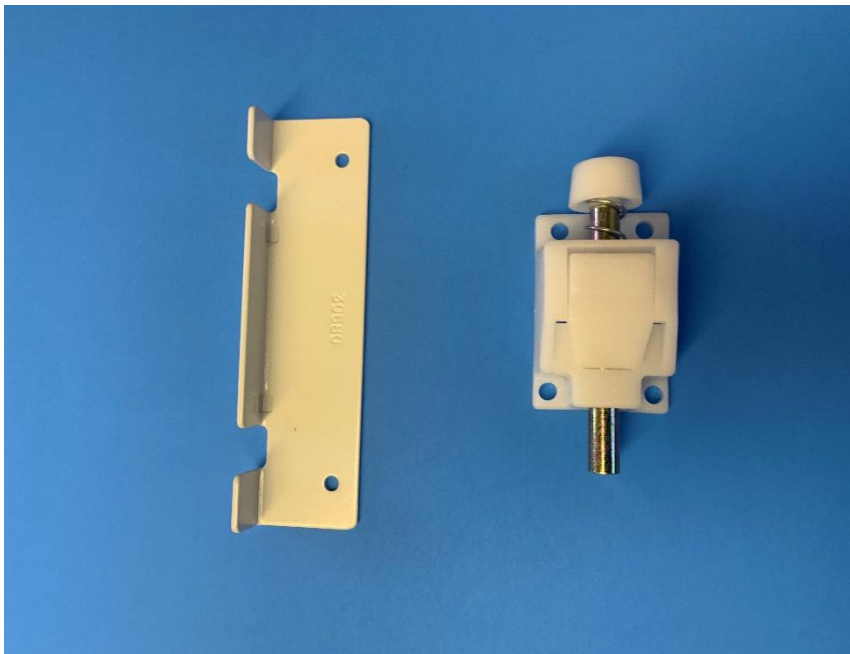

AVL-RRF-XSH-WHT-KT – Angel Vent Latch

DR052512F17P – Patio Door Keeper, Adobe
DR05-2512-00 – Patio Door Keeper, White

Patio Door Keeper Screw

DR05-7601 – Patio Door Mortise Lock

30680.32 – Patio Door Limiter Keeper
41.14.32.100 – Patio Door Sash Limiter, White