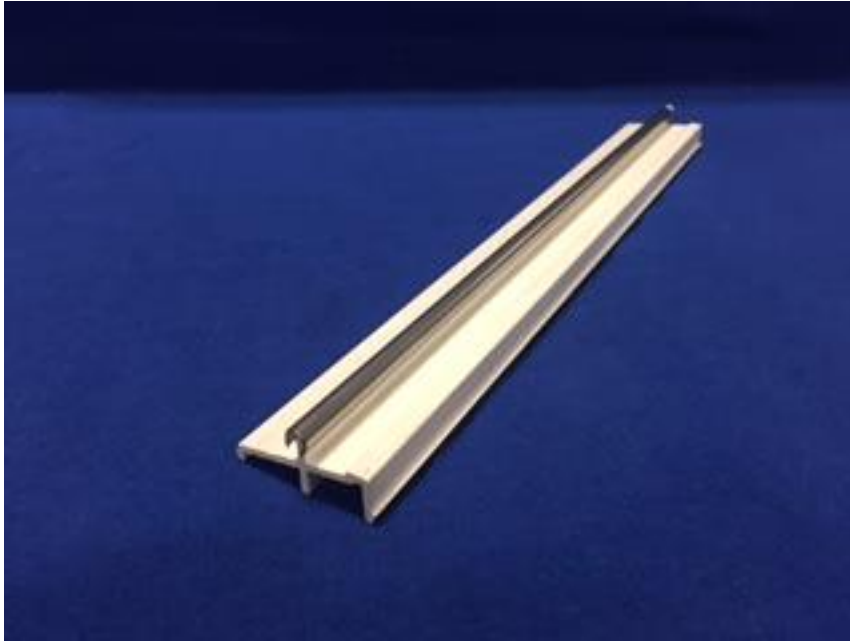

HG06-7554 – 14 Inch Casement Hinge Arms

HG06-7558 – 10 Inch Egress Casement Arms

HG06-7562 – 10 Inch Casement Hinge Track

HG06-7564 – 14 Inch Hinge Track

K1638120011551TB – Patio Door Screen Track, White
K163812003277TB – Patio Door Screen Track, Adobe