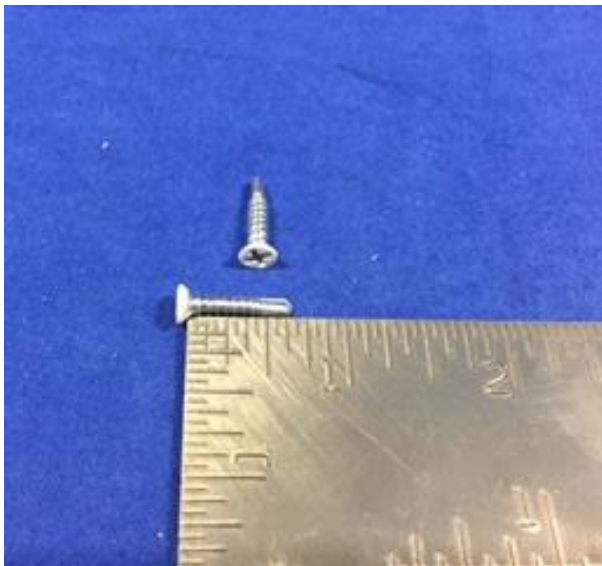

08SD06P6FSZWHT – Cam Lock Screw, White