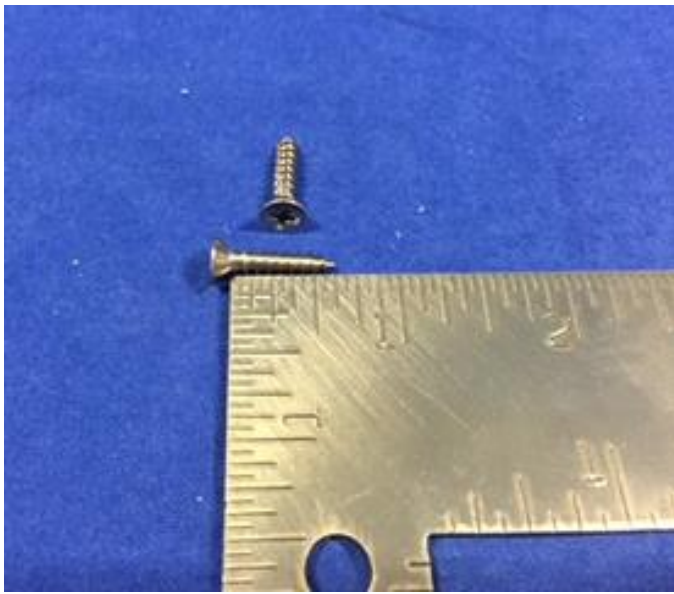

8A06PF4VHLD – Casement Operator Screw