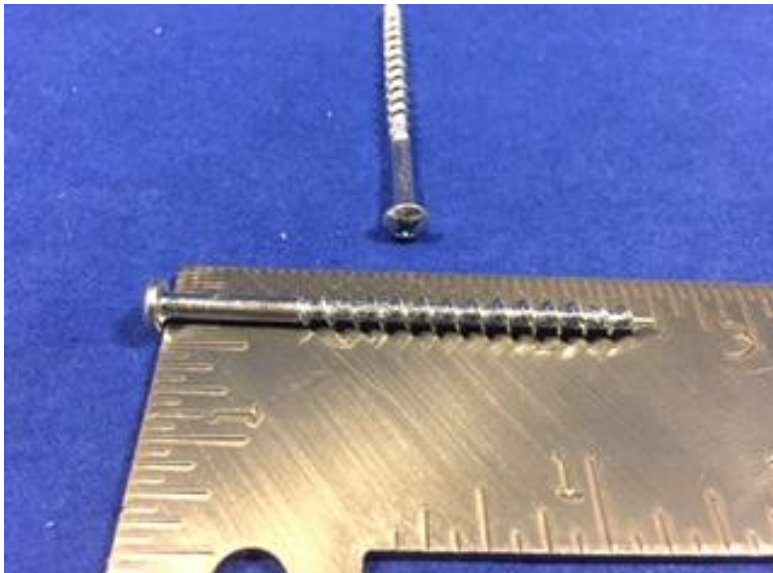

Patio Door Keeper Screw