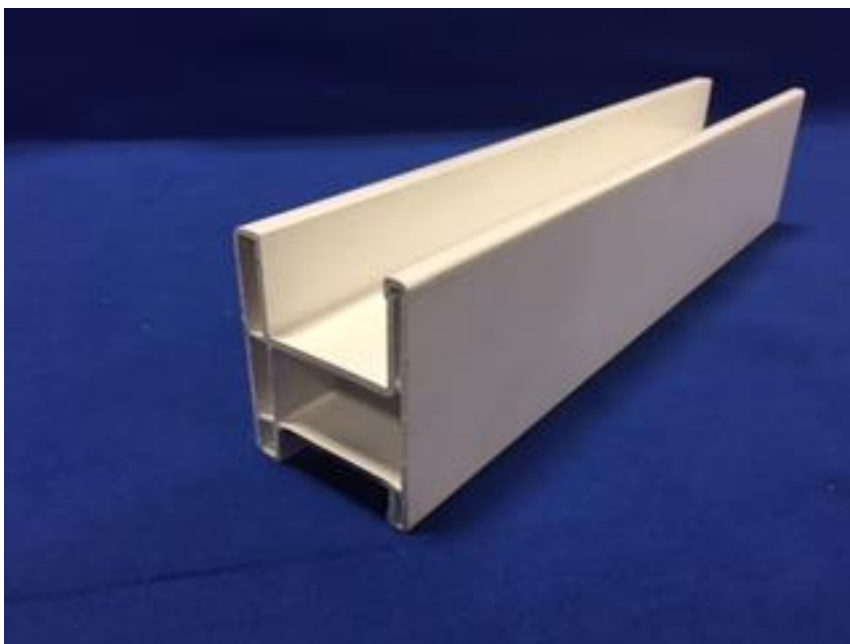

R1304-W801 – Patio Door Astragal, White
R1304-T3277 – Patio Door Astragal, Adobe