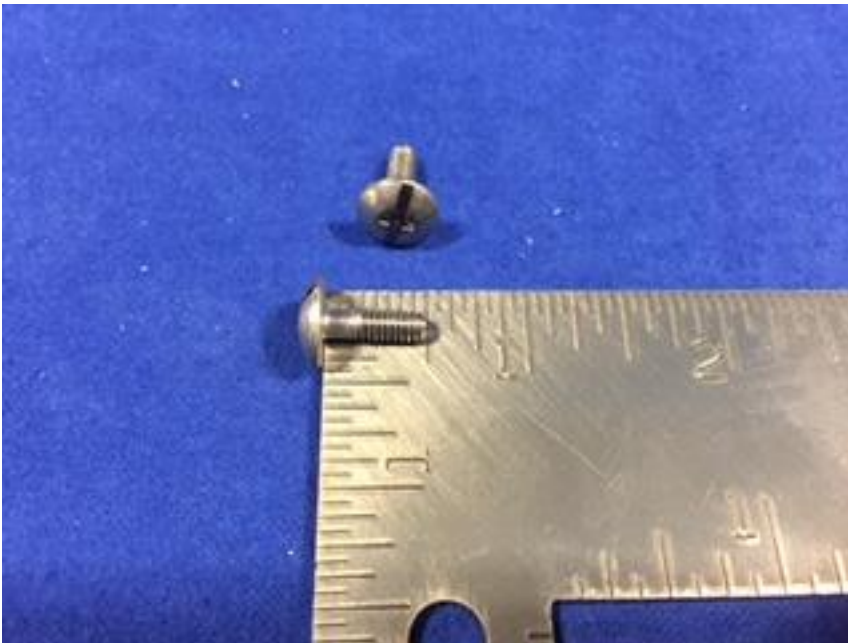

M1-3026 Casement Truss Head Screw