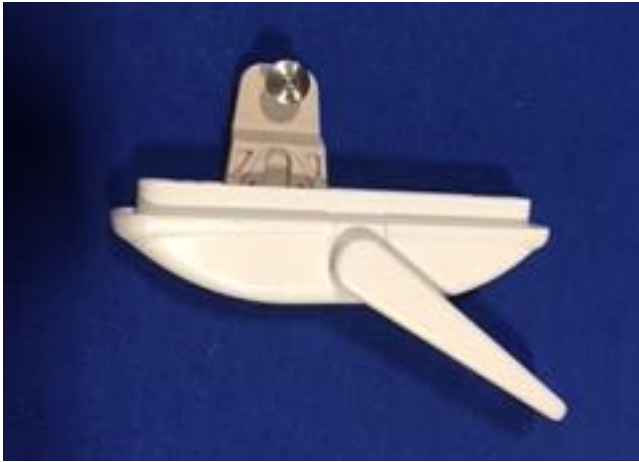

LH08-7600-00 – Awning Lock Handle