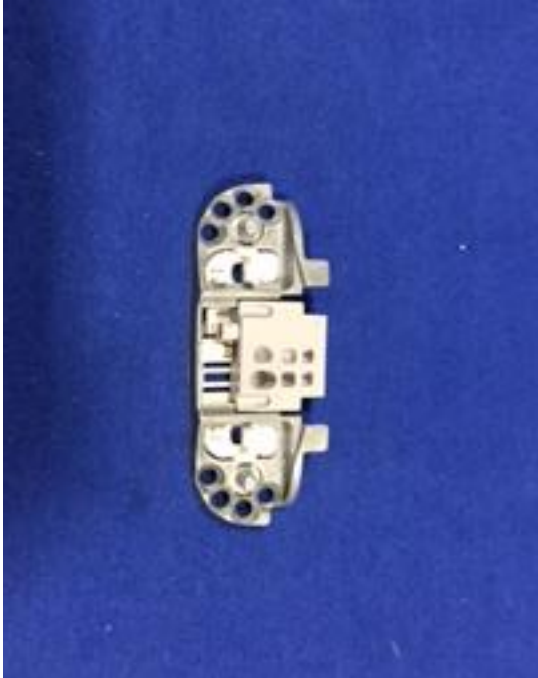

SK04-0005 – Auto Lock Mechanism