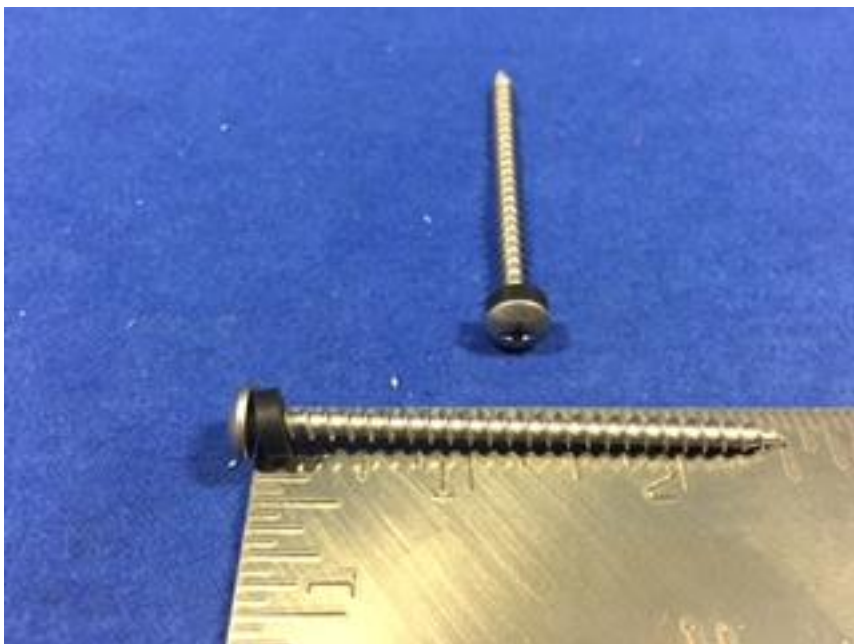

06SD06PPSZ – Auto Lock Mechanism Screw

07A05PF188VHLD – Casement Hinge Screw

Single Hung Sash Balancer

08A04PP4HVHLD – Casement Keeper Screw

08A14PT4HVHLDNEO – Wood Mullion Screw, 3000 Series

08A20PT4HVHDNEO – Patio Door Mullion Screw