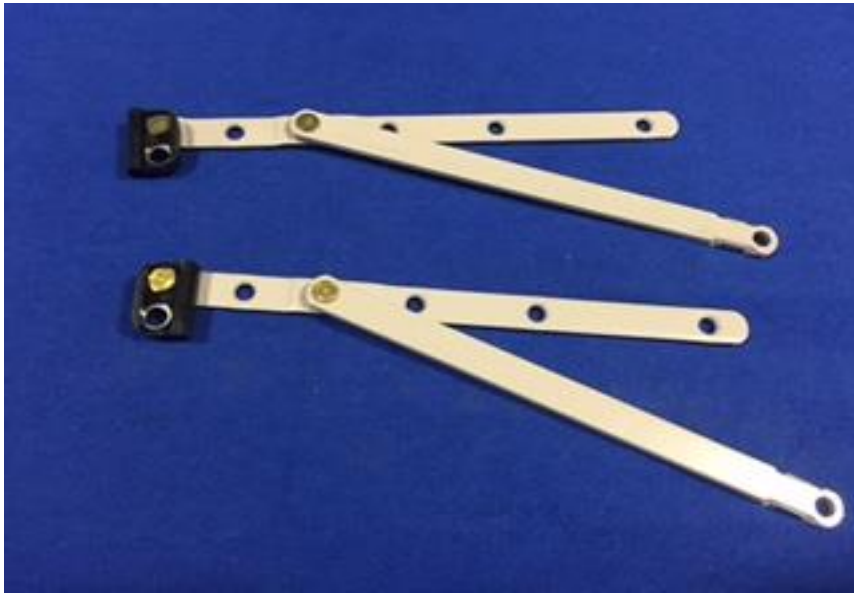

HG06-7558 – 10 Inch Egress Casement Arms