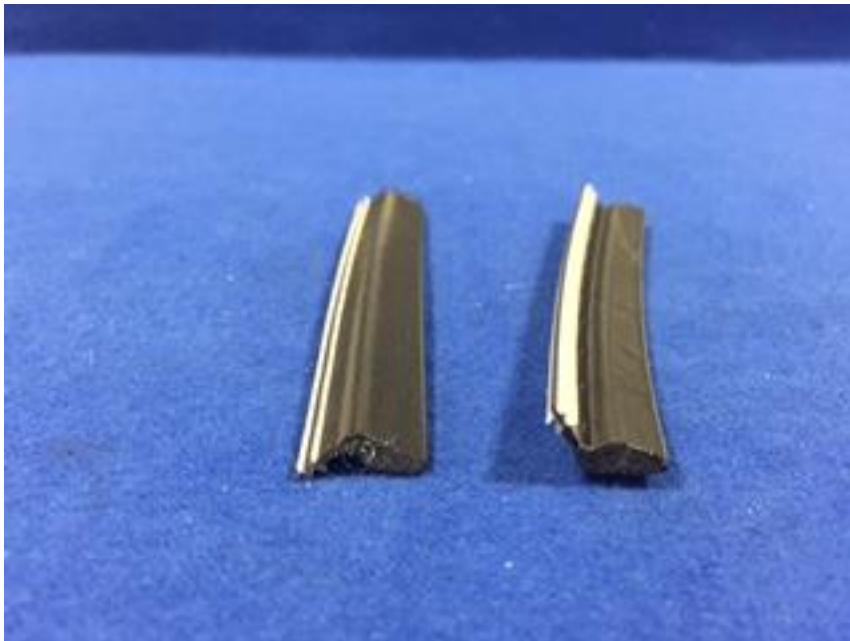

12079112091500 – Black Casement QWZD-250 Weatherstripping