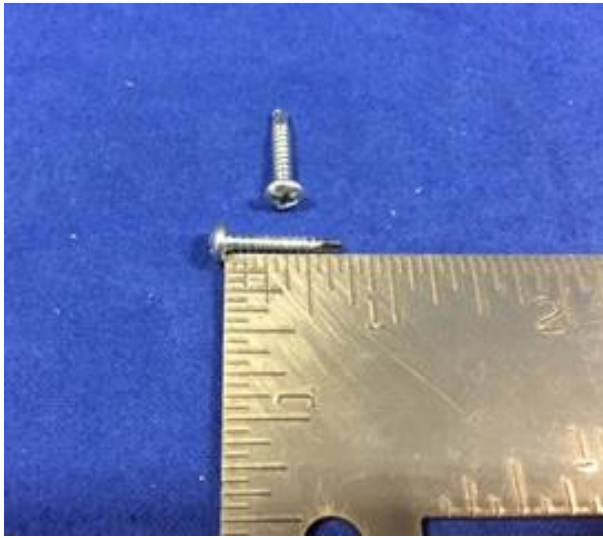

115 N Sycamore St
Spokane, WA 99202
509-340-0705

1-R112-2G26 – Bumper, Adobe
22082.WC – Bumper, White
22082.BK – Bumper, Black

308-Z1304– Insulating Block, Astragal Cap

06A16PT4HVHLDNEO – Wood Mullion Screw, 2000 Series