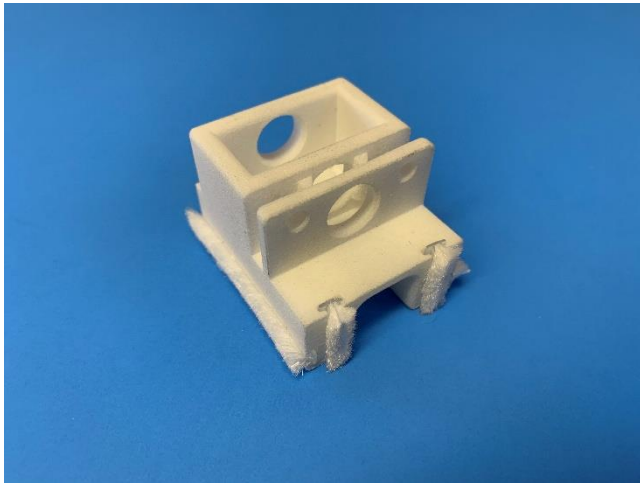

115 N Sycamore St
Spokane, WA 99202
509-340-0705

1-R112-2G26 – Bumper, Adobe
22082.WC – Bumper, White
22082.BK – Bumper, Black

308-Z1304– Insulating Block, Astragal Cap

06A16PT4HVHLDNEO – Wood Mullion Screw, 2000 Series