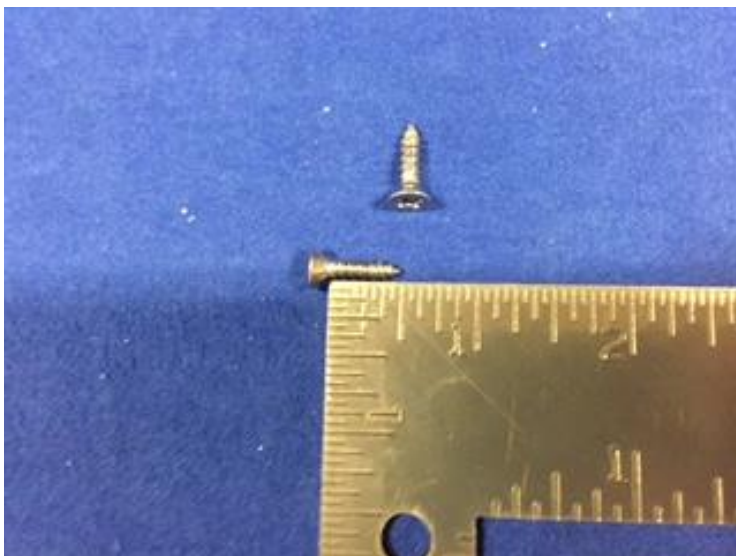

8A05PF4HLD – Snubber Screw