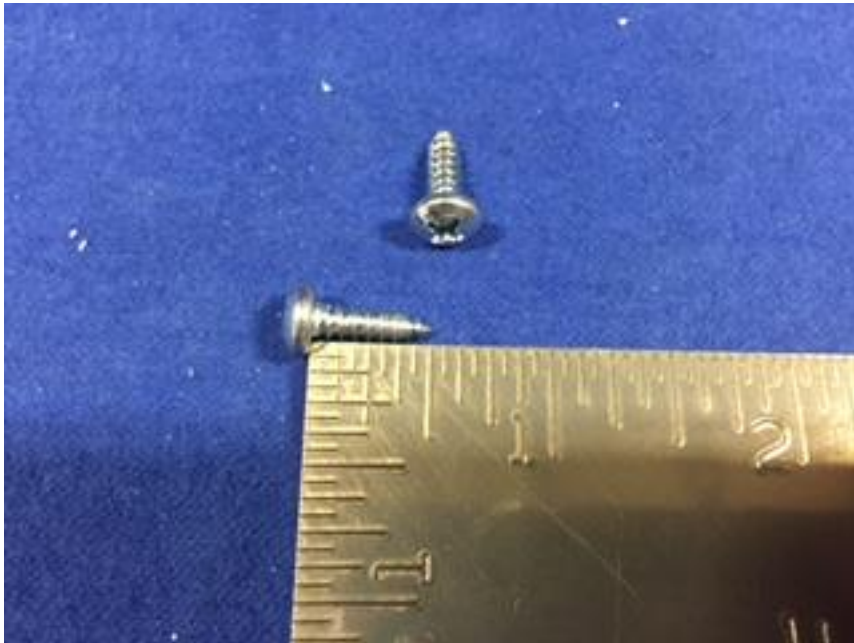

08A04PP4HVHLD – Casement Keeper Screw