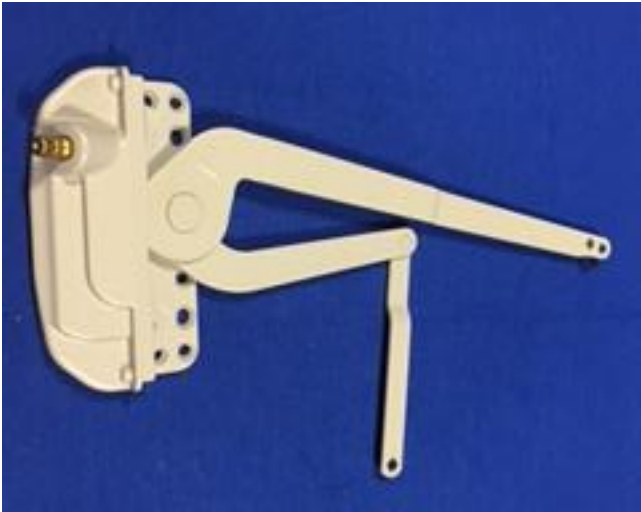

OP05-1002 – Track Slider, Black Plastic

OP05-2530 – Awning Slider Track

OP05-8000 – Sash Bracket Assembly

OP05-8100 – Casement Track Assembly, 13 inch

OP08-7504 – Dual Arm Casement Operator, Left Hand

OP08-7505 – Dual Arm Casement Operator, Right Hand