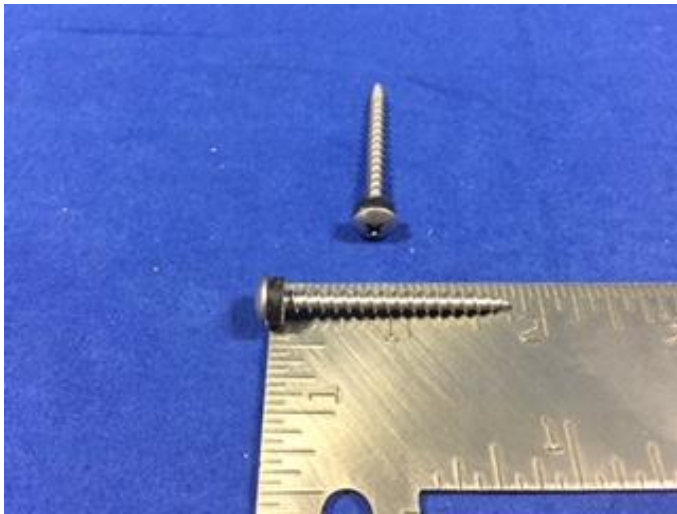

06SD06PPSZ – Auto Lock Mechanism Screw

07A05PF188VHLD – Casement Hinge Screw

Single Hung Sash Balancer

08A04PP4HVHLD – Casement Keeper Screw

08A14PT4HVHLDNEO – Wood Mullion Screw, 3000 Series

08A20PT4HVHDNEO – Patio Door Mullion Screw